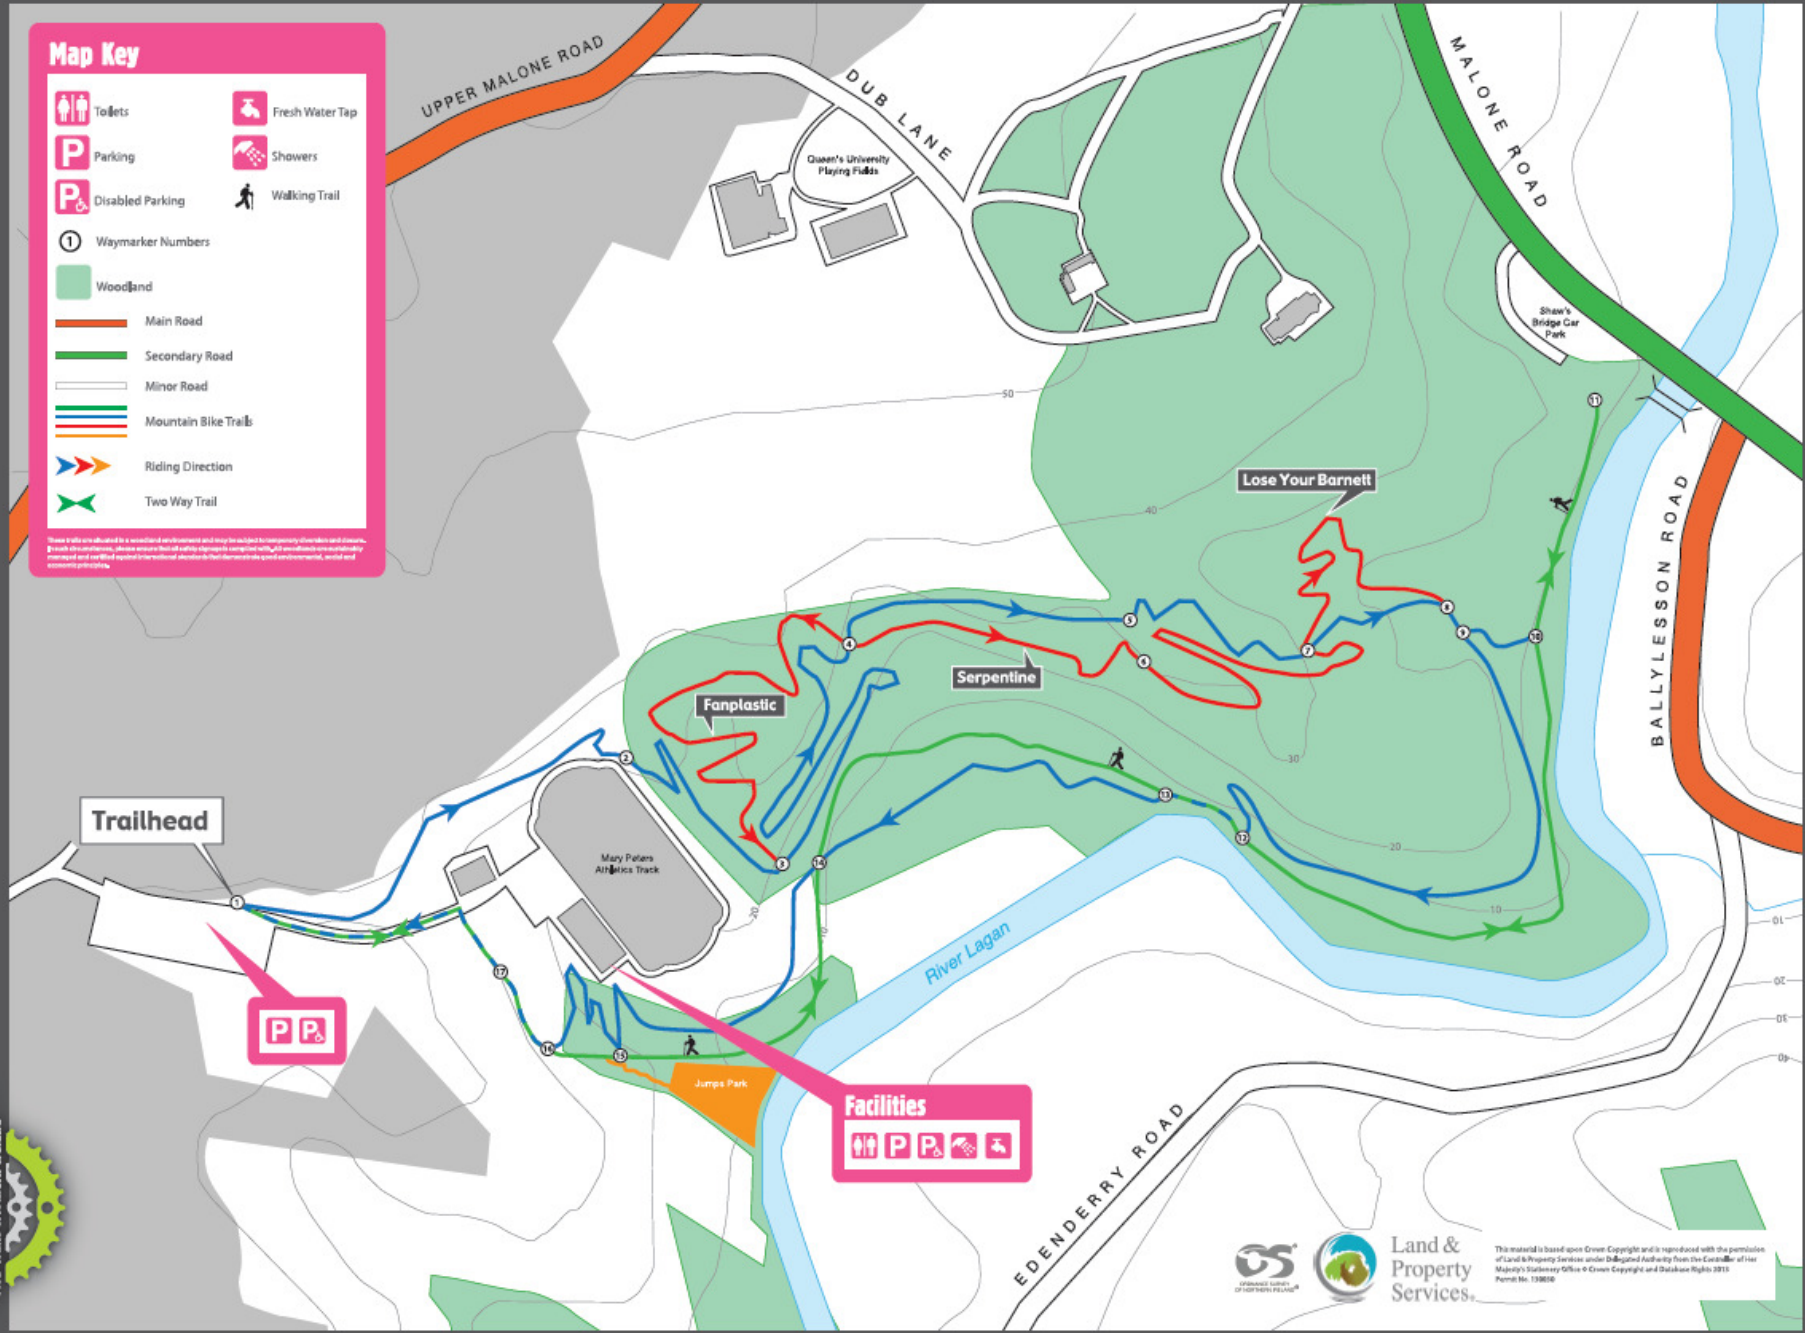

Barnett Demesne Trails & Jumps Park

Map Key

Please be aware that this is a map of an environment and may be subject to temporary closures and changes. It is not a guarantee of safety. Please ensure that all safety equipment is worn and all safety rules are followed. The map is provided as a guide only and does not constitute a warranty of any kind. The map is provided as a guide only and does not constitute a warranty of any kind. The map is provided as a guide only and does not constitute a warranty of any kind.